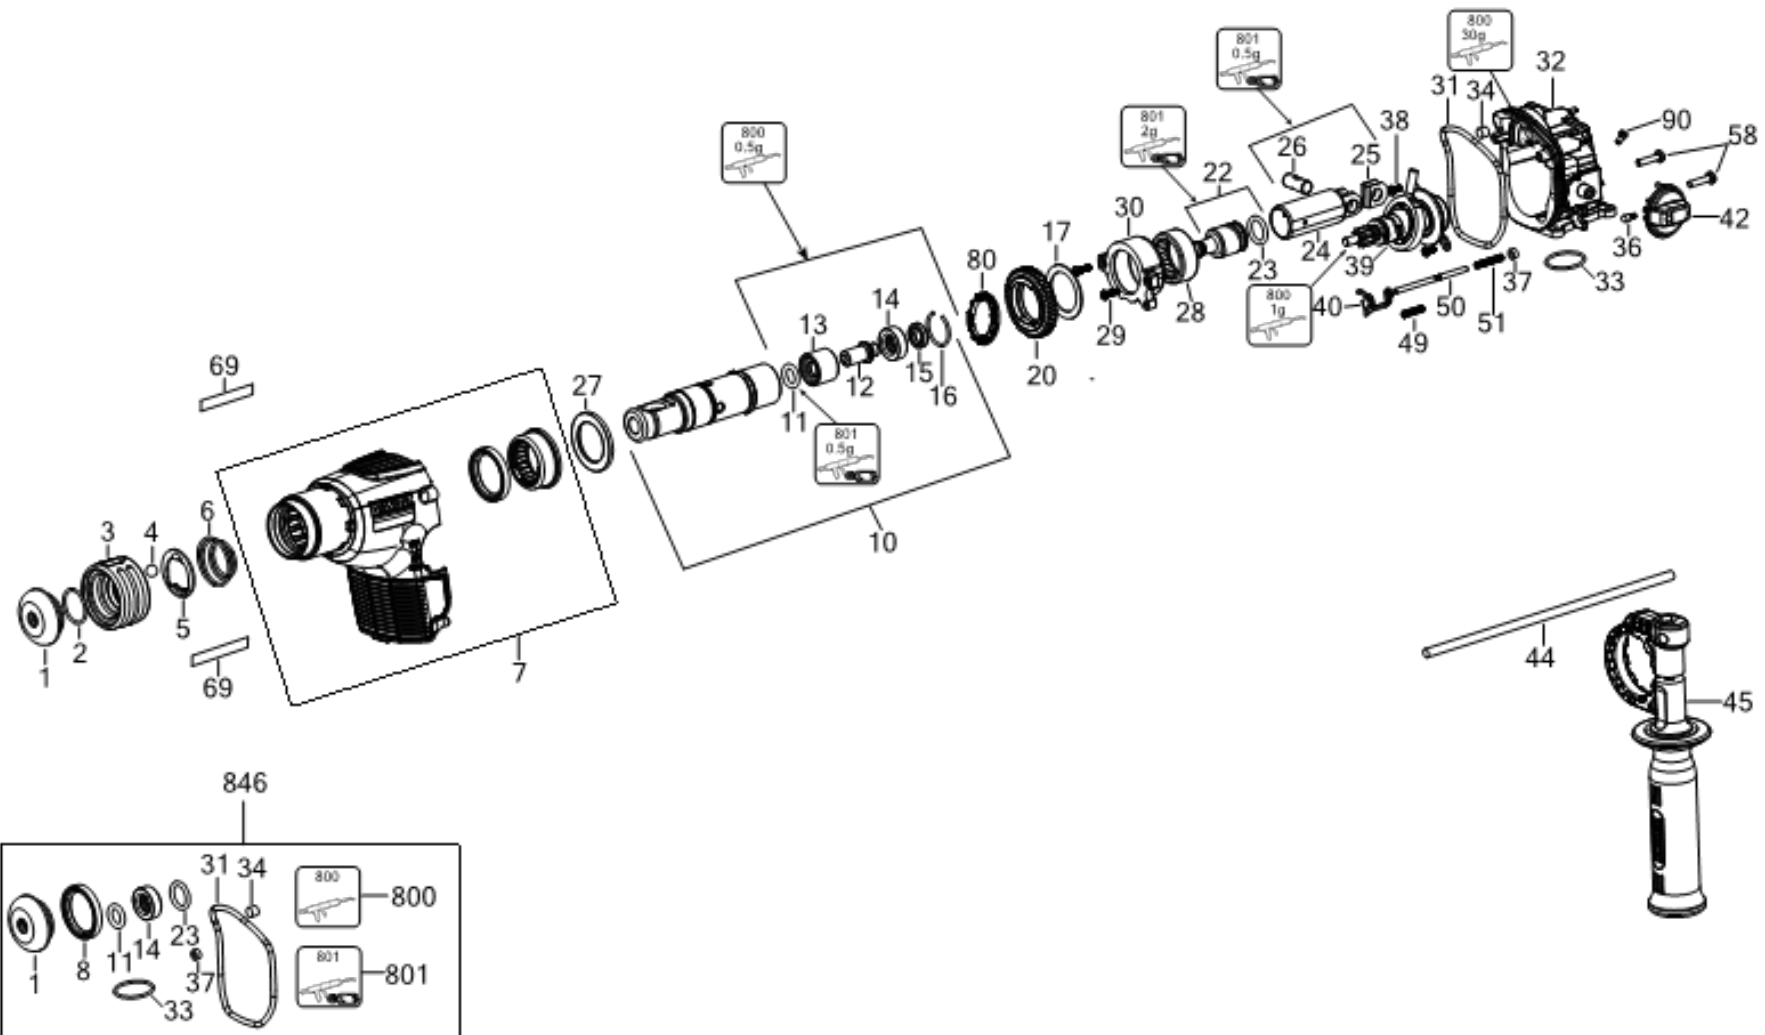

DCH072P2 CORDLESS HAMMER 1