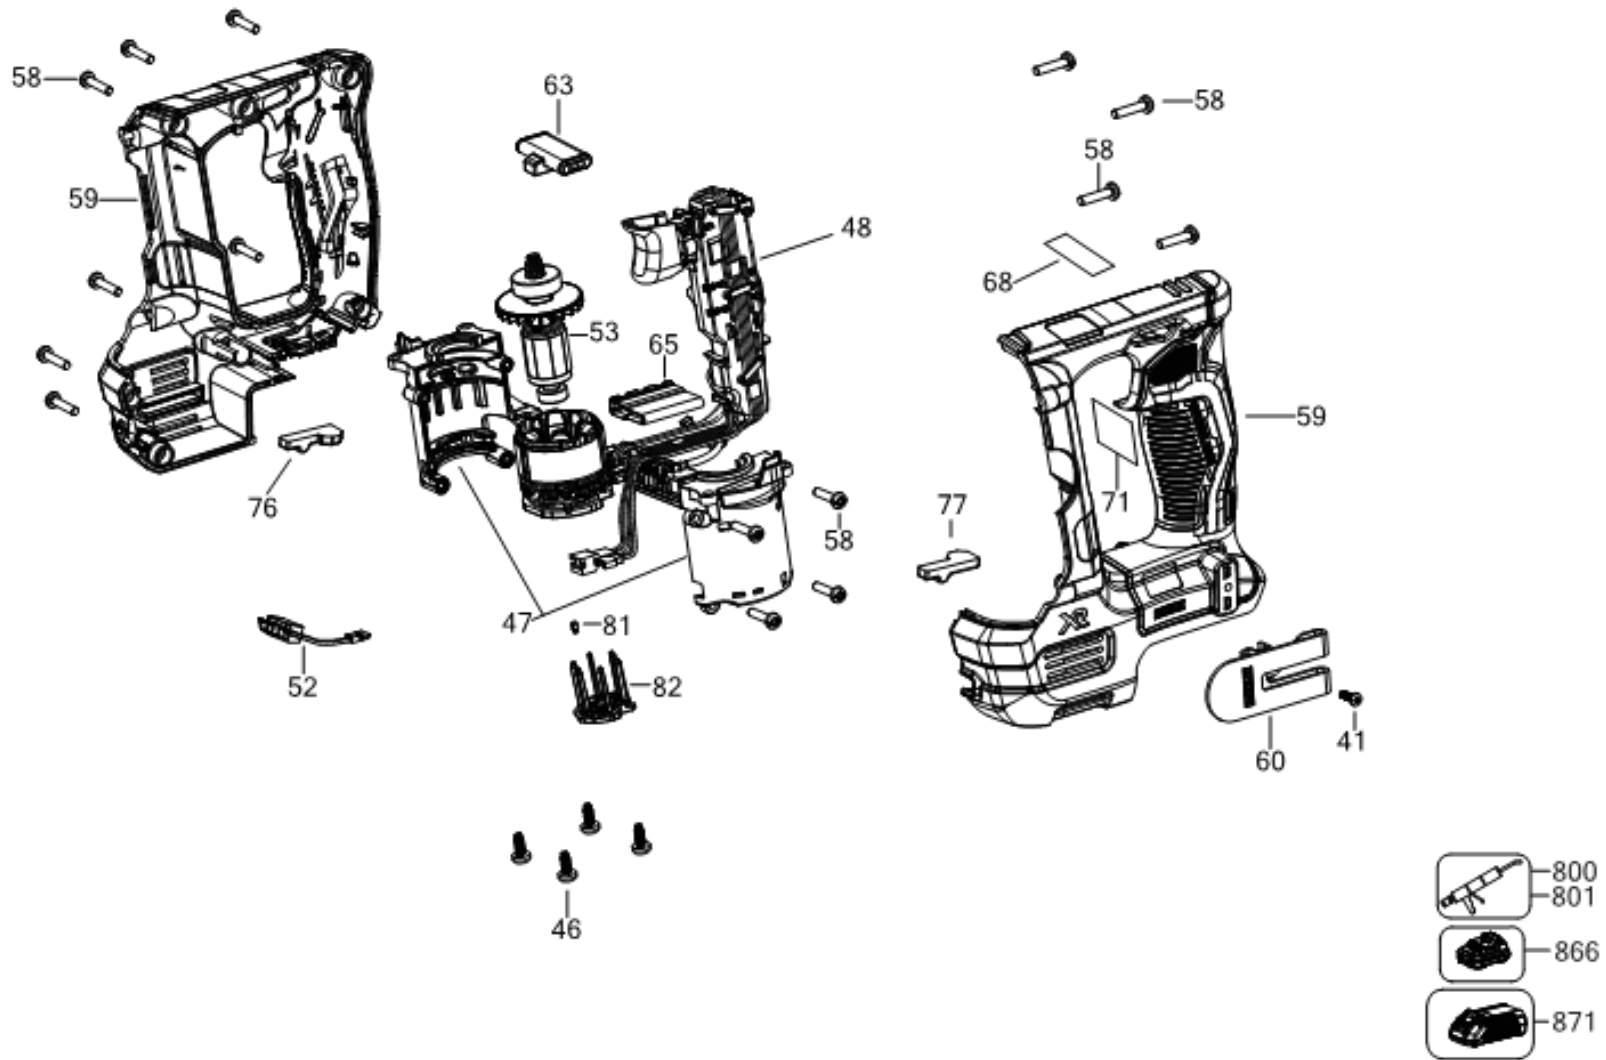

DCH072P2 Handle switch sa CORDLESS HAMMER 1

Parts List DCH072P2 CORDLESS HAMMER 1

Item	Part Number	Qty	Part Description	General Description	Other Info	Repair Inst	Markets
1	323489-00	1	CAP			No	QW
2	579212-00	1	RING			No	QW
3	N720573	1	TUBE			No	QW
4	N629539	1	BALL			No	QW
5	578387-00	1	WASHER			No	QW
6	871690	1	SPRING			No	QW
7	N911375	1	GEARCASE COVER SA			No	QW
10	N911077	1	SPINDLE SA			No	QW
11	N437972	1	O RING			No	QW
12	N911108	1	BEAT PIECE			No	QW
13	N437968	1	GUIDE			No	QW
14	N640510	1	RING			No	QW
15	N640506	1	RING			No	QW
16	N437971	1	LOCKING RING			No	QW
17	N454570	1	WASHER			No	QW
20	N911109	1	GEAR			No	QW
22	N911113	1	RAM SA			No	QW
23	N450311	1	O RING			No	QW
24	N911116	1	PISTON			No	QW
25	N437964	1	WASHER SPECIAL			No	QW
26	N437965	1	PIN			No	QW
27	N456160	1	WASHER			No	QW
28	330004-22	1	BEARING NEEDLE			No	QW
29	N812347	2	SCREW		&lt;=WK36	No	QW
29	N812348	2	SCREW		2022 &lt;=WK36	No	QW
30	NA074360	1	BEARING HOUSING		&lt;=Wk36	No	QW
30	NA218884	1	SERVICE KIT		2022 &lt;=WK36	No	QW
31	N717951	1	O RING		2022	No	QW
32	NA074359	1	HOUSING GEAR		&lt;=WK36	No	QW
32	NA218884	1	SERVICE KIT		2022 &lt;=WK36	No	QW
33	N264673	1	O RING		2022	No	QW
34	N742804	1	FELT			No	QW